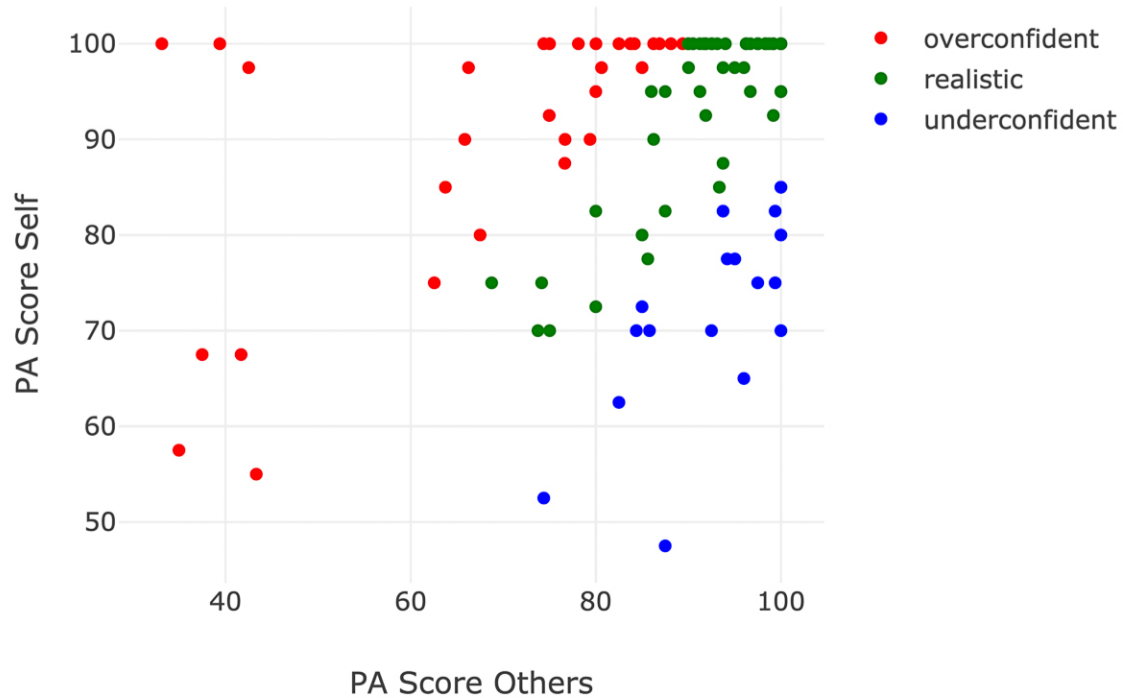

Histogram of Index of Realistic Self Appraisal over a class of 116 students. IRSA = self-assessed / peer assessed score.

How realistic are students' self assessments? PA Score (self) against PA Score (others)

Scatter plot of peer assessed score against self-assessments.